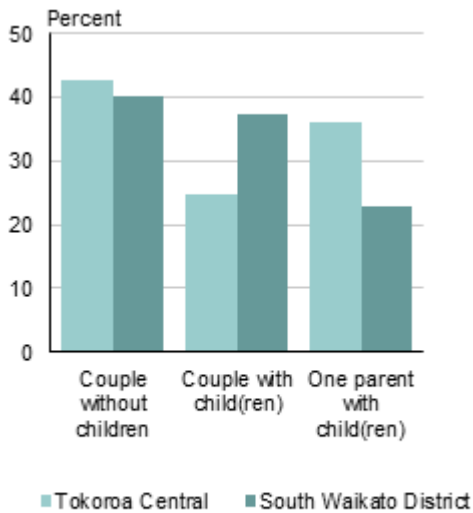

FAMILY STRUCTURE

Source: Statistics New Zealand

Family type

- Couples with children make up 24.6 percent of all families in Tokoroa Central, while couples without children make up 42.6 percent of all families.
- In South Waikato District, couples with children make up 37.2 percent of all families, while couples without children make up 39.9 percent of all families.
- 36.1 percent of families in Tokoroa Central are one parent with children families, while one parent with children families make up 22.8 percent of families for South Waikato District as a whole.

Source: Statistics New Zealand

Family Type