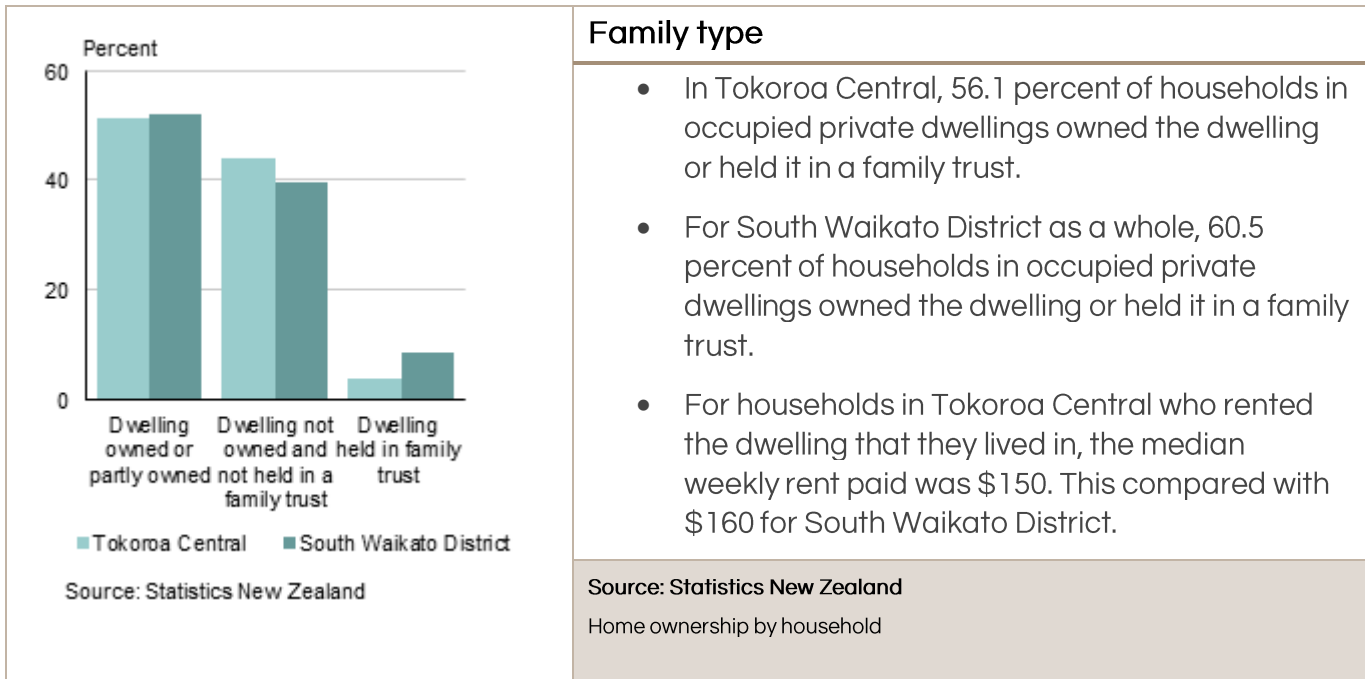

Contact

Hire-A-Hubby, Unit 8, 49 Sainsbury Road, Auckland 1025, New Zealand

0800 692 643