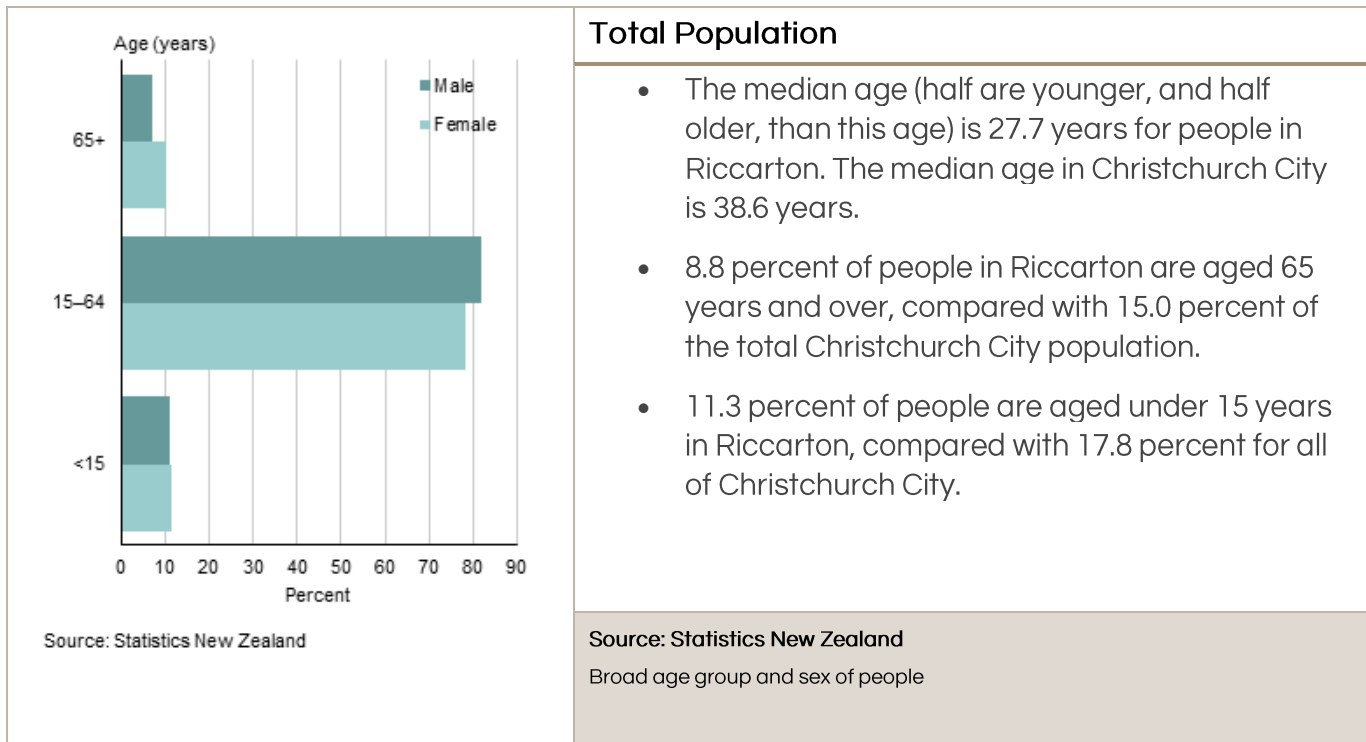

Territory Guide: Riccarton

Hire-A-Hubby Territory Profile

Territory Demographics

AGE AND GENDER

RELATIONSHIP STATUS

INCOME

Source: Statistics New Zealand

Total population aged 15 years and over

- For people aged 15 years and over, the median income (half earn more, and half less, than this amount) in Riccarton is \$25,000. This compares with a median of \$29,800 for all of Christchurch City.
- 42.7 percent of people aged 15 years and over in Riccarton have an annual income of \$20,000 or less, compared with 36.3 percent of people for Christchurch City as a whole.
- In Riccarton, 19.3 percent of people aged 15 years and over have an annual income of more than \$50,000, compared with 27.1 percent of people in Christchurch City.