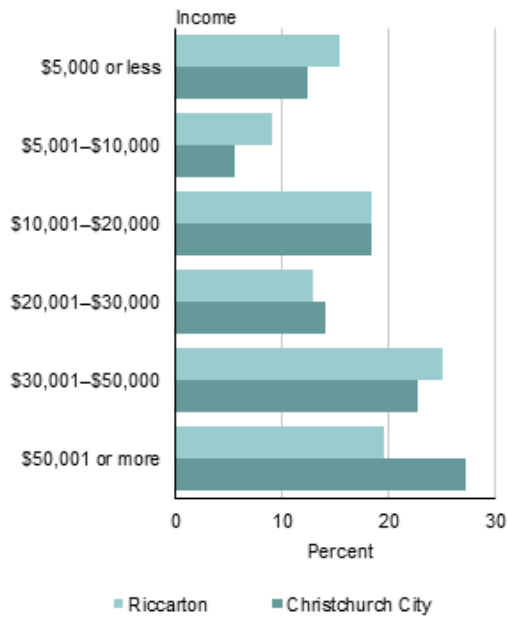

Territory Guide: Riccarton

Hire-A-Hubby Territory Profile

Territory Demographics

AGE AND GENDER

RELATIONSHIP STATUS

INCOME

Source: Statistics New Zealand

Total population aged 15 years and over

- For people aged 15 years and over, the median income (half earn more, and half less, than this amount) in Riccarton is \$25,000. This compares with a median of \$29,800 for all of Christchurch City.
- 42.7 percent of people aged 15 years and over in Riccarton have an annual income of \$20,000 or less, compared with 36.3 percent of people for Christchurch City as a whole.
- In Riccarton, 19.3 percent of people aged 15 years and over have an annual income of more than \$50,000, compared with 27.1 percent of people in Christchurch City.

Source: Statistics New Zealand

Total personal income for people aged 15 years and over.

FAMILY STRUCTURE

Source: Statistics New Zealand

Family type

- Couples with children make up 32.7 percent of all families in Riccarton, while couples without children make up 48.4 percent of all families.
- In Christchurch City, couples with children make up 39.8 percent of all families, while couples without children make up 42.8 percent of all families.
- 18.9 percent of families in Riccarton are one parent with children families, while one parent with children families make up 17.4 percent of families for Christchurch City as a whole.