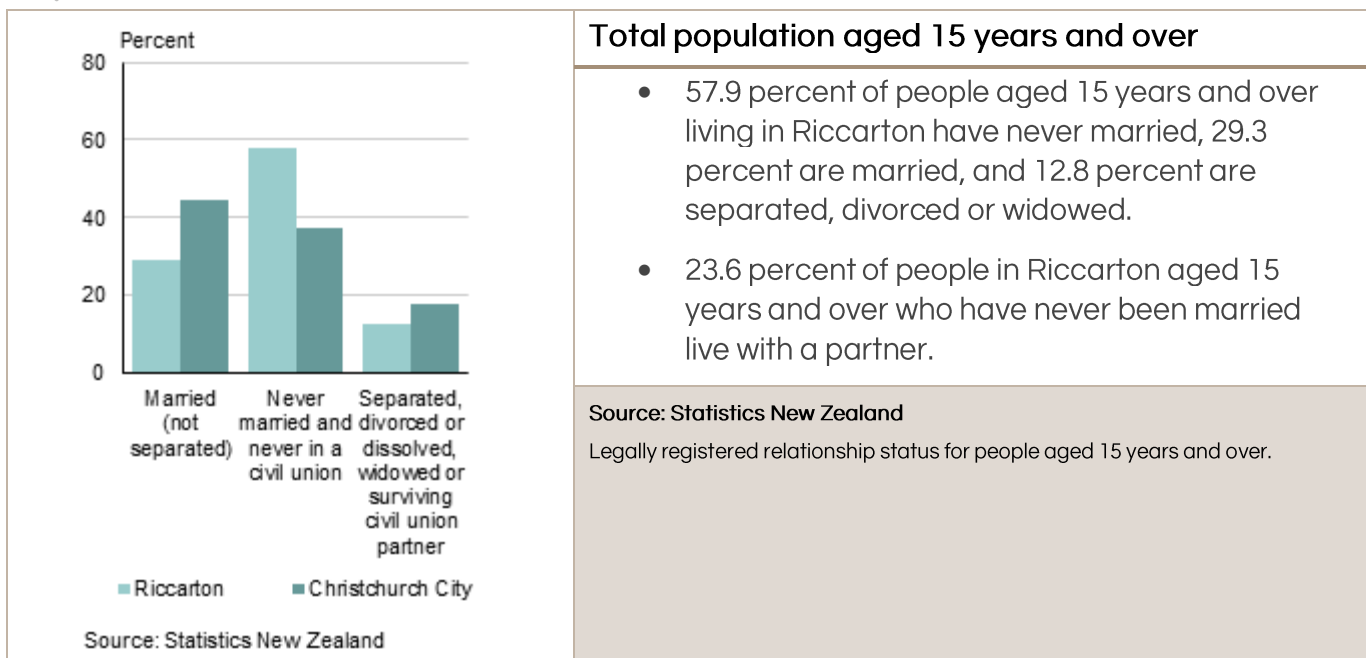

Territory Guide: Riccarton

Hire-A-Hubby Territory Profile

Territory Demographics

AGE AND GENDER

RELATIONSHIP STATUS

INCOME

Source: Statistics New Zealand

Total population aged 15 years and over

- For people aged 15 years and over, the median income (half earn more, and half less, than this amount) in Riccarton is \$25,000. This compares with a median of \$29,800 for all of Christchurch City.
- 42.7 percent of people aged 15 years and over in Riccarton have an annual income of \$20,000 or less, compared with 36.3 percent of people for Christchurch City as a whole.
- In Riccarton, 19.3 percent of people aged 15 years and over have an annual income of more than \$50,000, compared with 27.1 percent of people in Christchurch City.

Source: Statistics New Zealand

Total personal income for people aged 15 years and over.

FAMILY STRUCTURE

Source: Statistics New Zealand

Family type

- Couples with children make up 32.7 percent of all families in Riccarton, while couples without children make up 48.4 percent of all families.
- In Christchurch City, couples with children make up 39.8 percent of all families, while couples without children make up 42.8 percent of all families.
- 18.9 percent of families in Riccarton are one parent with children families, while one parent with children families make up 17.4 percent of families for Christchurch City as a whole.