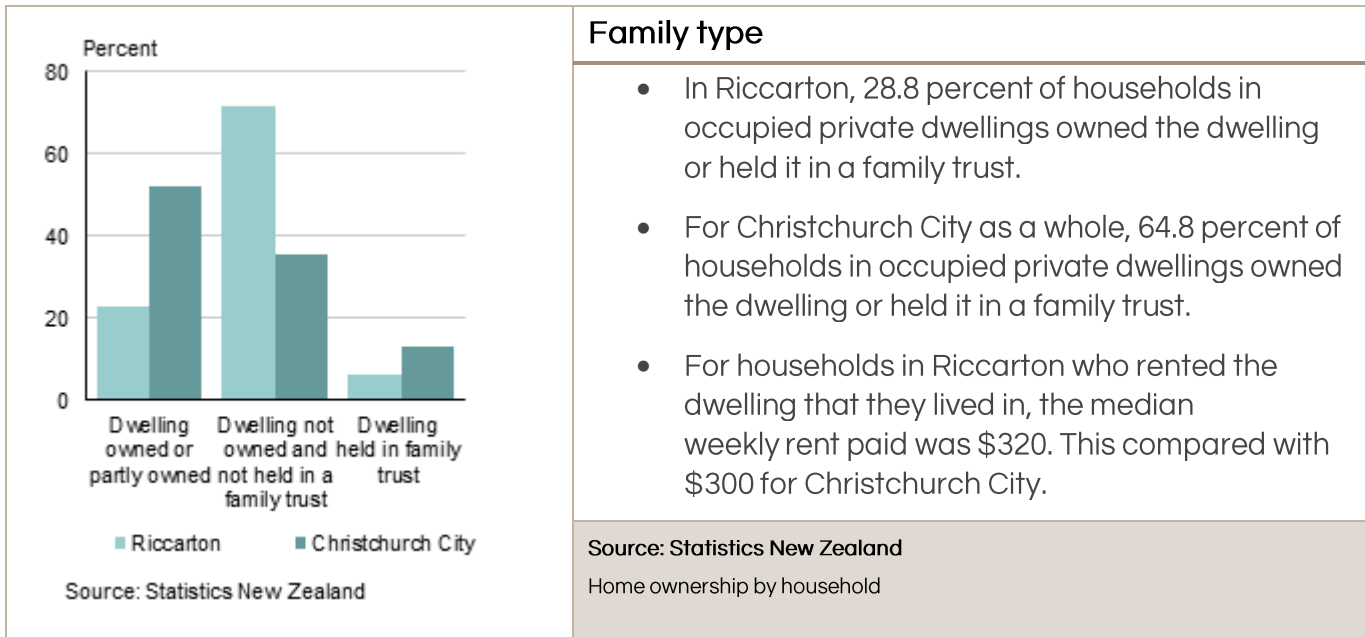

- For people aged 15 years and over, the median income (half earn more, and half less, than this amount) in Riccarton is \$25,000. This compares with a median of \$29,800 for all of Christchurch City.
- 42.7 percent of people aged 15 years and over in Riccarton have an annual income of \$20,000 or less, compared with 36.3 percent of people for Christchurch City as a whole.
- In Riccarton, 19.3 percent of people aged 15 years and over have an annual income of more than \$50,000, compared with 27.1 percent of people in Christchurch City.

Source: Statistics New Zealand

Total personal income for people aged 15 years and over.

FAMILY STRUCTURE

Source: Statistics New Zealand

Family type

- Couples with children make up 32.7 percent of all families in Riccarton, while couples without children make up 48.4 percent of all families.
- In Christchurch City, couples with children make up 39.8 percent of all families, while couples without children make up 42.8 percent of all families.
- 18.9 percent of families in Riccarton are one parent with children families, while one parent with children families make up 17.4 percent of families for Christchurch City as a whole.

Source: Statistics New Zealand

Family Type

Family type

- In Riccarton, 28.8 percent of households in occupied private dwellings owned the dwelling or held it in a family trust.
- For Christchurch City as a whole, 64.8 percent of households in occupied private dwellings owned the dwelling or held it in a family trust.
- For households in Riccarton who rented the dwelling that they lived in, the median weekly rent paid was \$320. This compared with \$300 for Christchurch City.