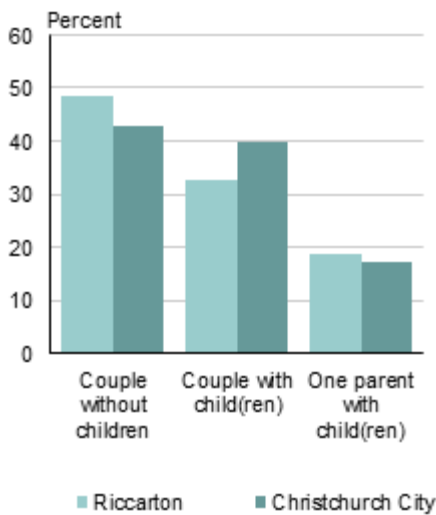

Territory Guide: Riccarton

Hire-A-Hubby Territory Profile

Territory Demographics

AGE AND GENDER

RELATIONSHIP STATUS

INCOME

Source: Statistics New Zealand

Total population aged 15 years and over

- For people aged 15 years and over, the median income (half earn more, and half less, than this amount) in Riccarton is \$25,000. This compares with a median of \$29,800 for all of Christchurch City.
- 42.7 percent of people aged 15 years and over in Riccarton have an annual income of \$20,000 or less, compared with 36.3 percent of people for Christchurch City as a whole.
- In Riccarton, 19.3 percent of people aged 15 years and over have an annual income of more than \$50,000, compared with 27.1 percent of people in Christchurch City.

Source: Statistics New Zealand

Total personal income for people aged 15 years and over.

FAMILY STRUCTURE

Source: Statistics New Zealand

Family type

- Couples with children make up 32.7 percent of all families in Riccarton, while couples without children make up 48.4 percent of all families.
- In Christchurch City, couples with children make up 39.8 percent of all families, while couples without children make up 42.8 percent of all families.
- 18.9 percent of families in Riccarton are one parent with children families, while one parent with children families make up 17.4 percent of families for Christchurch City as a whole.