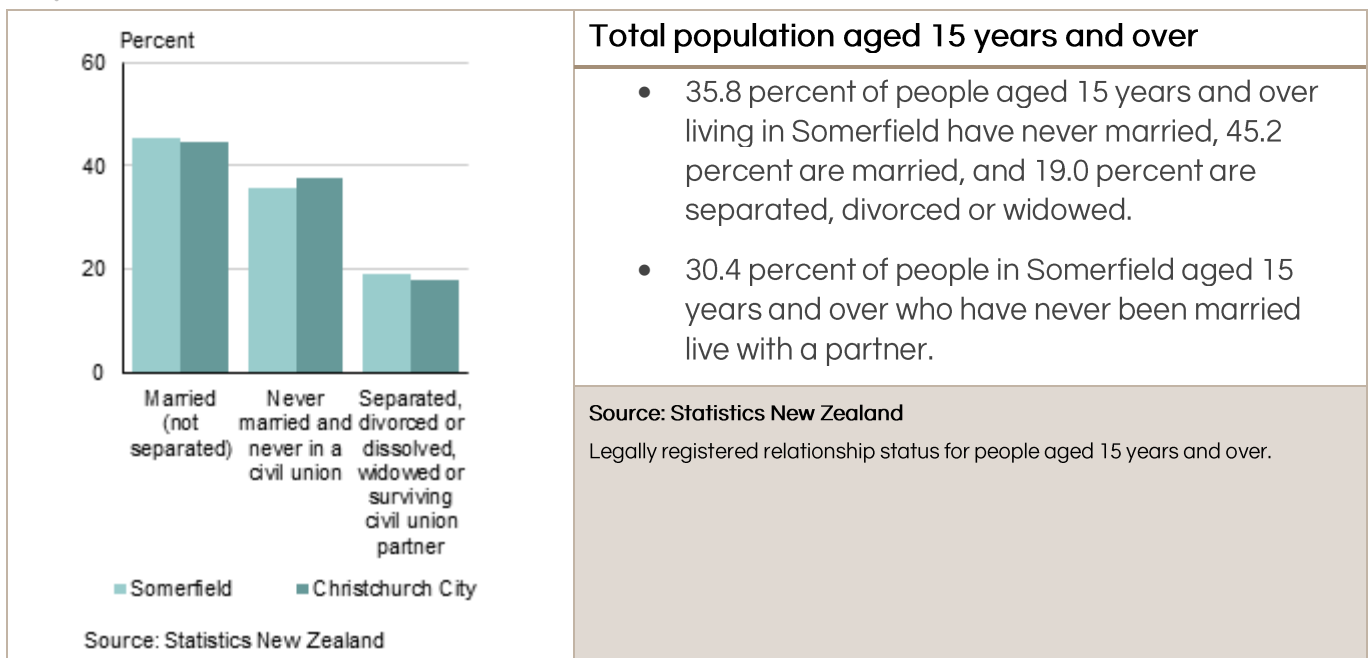

Territory Guide: Somersetfield

Hire-A-Hubby Territory Profile

Territory Demographics

AGE AND GENDER

RELATIONSHIP STATUS

INCOME

Source: Statistics New Zealand

Total population aged 15 years and over

- For people aged 15 years and over, the median income (half earn more, and half less, than this amount) in Somerfield is \$35,500. This compares with a median of \$29,800 for all of Christchurch City.
- 31.7 percent of people aged 15 years and over in Somerfield have an annual income of \$20,000 or less, compared with 36.3 percent of people for Christchurch City as a whole.
- In Somerfield, 33.7 percent of people aged 15 years and over have an annual income of more than \$50,000, compared with 27.1 percent of people in Christchurch City.

Source: Statistics New Zealand

Total personal income for people aged 15 years and over.

FAMILY STRUCTURE

Source: Statistics New Zealand

Family type

- Couples with children make up 45.1 percent of all families in Somerfield, while couples without children make up 36.5 percent of all families.
- In Christchurch City, couples with children make up 39.8 percent of all families, while couples without children make up 42.8 percent of all families.
- 18.4 percent of families in Somerfield are one parent with children families, while one parent with children families make up 17.4 percent of families for Christchurch City as a whole.