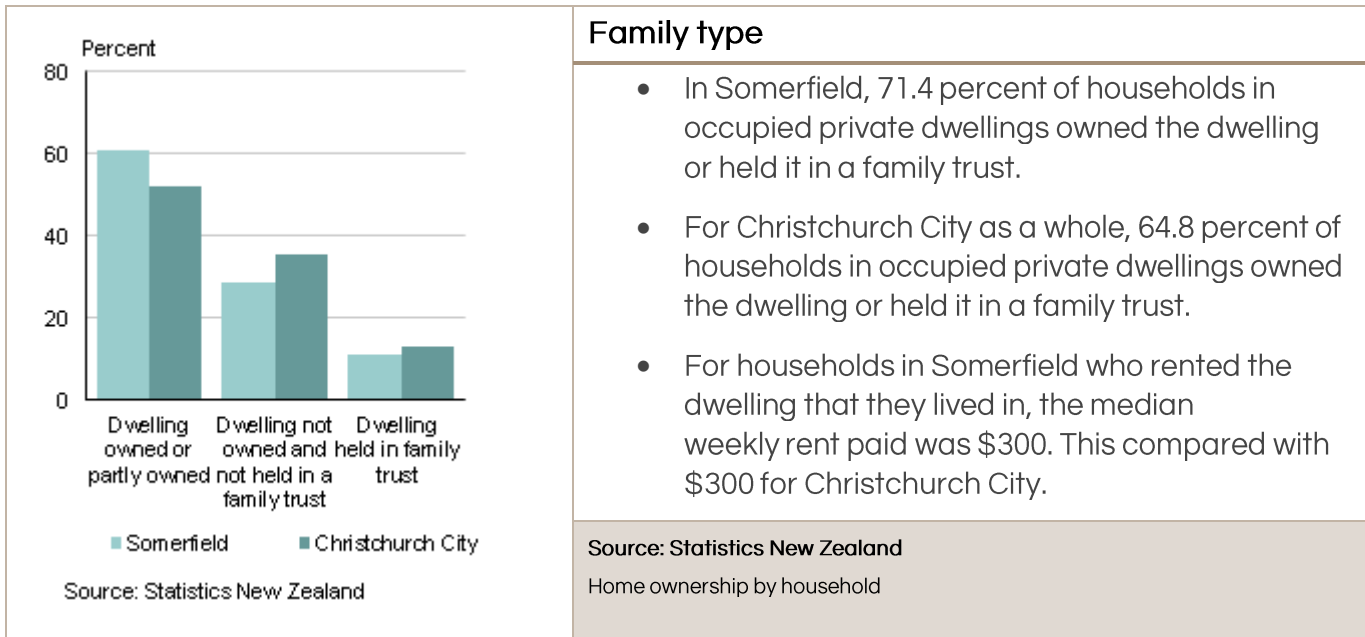

Source: Statistics New Zealand

Total personal income for people aged 15 years and over.

FAMILY STRUCTURE

Source: Statistics New Zealand

Family type

- Couples with children make up 45.1 percent of all families in Somerfield, while couples without children make up 36.5 percent of all families.
- In Christchurch City, couples with children make up 39.8 percent of all families, while couples without children make up 42.8 percent of all families.
- 18.4 percent of families in Somerfield are one parent with children families, while one parent with children families make up 17.4 percent of families for Christchurch City as a whole.

Source: Statistics New Zealand

Family Type

Family type

- In Somerfield, 71.4 percent of households in occupied private dwellings owned the dwelling or held it in a family trust.
- For Christchurch City as a whole, 64.8 percent of households in occupied private dwellings owned the dwelling or held it in a family trust.
- For households in Somerfield who rented the dwelling that they lived in, the median weekly rent paid was \$300. This compared with \$300 for Christchurch City.