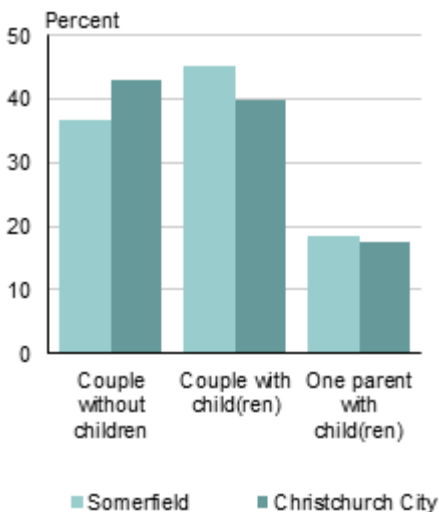

Territory Guide: Somersetfield

Hire-A-Hubby Territory Profile

Territory Demographics

AGE AND GENDER

RELATIONSHIP STATUS

INCOME

Source: Statistics New Zealand

Total population aged 15 years and over

- For people aged 15 years and over, the median income (half earn more, and half less, than this amount) in Somerfield is \$35,500. This compares with a median of \$29,800 for all of Christchurch City.
- 31.7 percent of people aged 15 years and over in Somerfield have an annual income of \$20,000 or less, compared with 36.3 percent of people for Christchurch City as a whole.
- In Somerfield, 33.7 percent of people aged 15 years and over have an annual income of more than \$50,000, compared with 27.1 percent of people in Christchurch City.

Source: Statistics New Zealand

Total personal income for people aged 15 years and over.

FAMILY STRUCTURE

Source: Statistics New Zealand

Family type

- Couples with children make up 45.1 percent of all families in Somerfield, while couples without children make up 36.5 percent of all families.
- In Christchurch City, couples with children make up 39.8 percent of all families, while couples without children make up 42.8 percent of all families.
- 18.4 percent of families in Somerfield are one parent with children families, while one parent with children families make up 17.4 percent of families for Christchurch City as a whole.