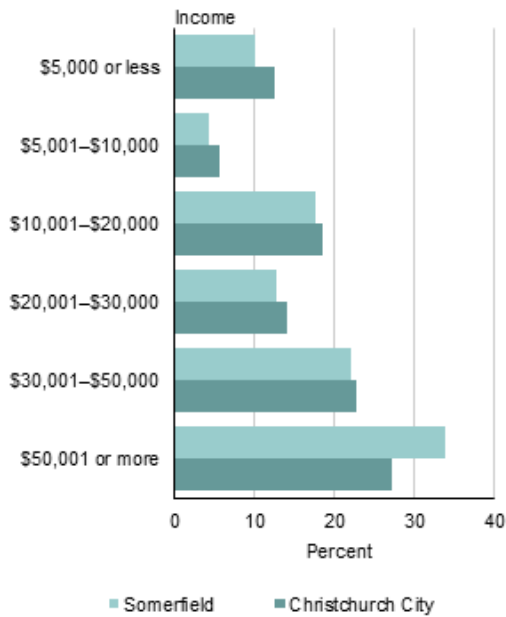

Territory Guide: Somersetfield

Hire-A-Hubby Territory Profile

Territory Demographics

AGE AND GENDER

RELATIONSHIP STATUS

INCOME

Source: Statistics New Zealand

Total population aged 15 years and over

- For people aged 15 years and over, the median income (half earn more, and half less, than this amount) in Somerfield is \$35,500. This compares with a median of \$29,800 for all of Christchurch City.
- 31.7 percent of people aged 15 years and over in Somerfield have an annual income of \$20,000 or less, compared with 36.3 percent of people for Christchurch City as a whole.
- In Somerfield, 33.7 percent of people aged 15 years and over have an annual income of more than \$50,000, compared with 27.1 percent of people in Christchurch City.

Source: Statistics New Zealand

Total personal income for people aged 15 years and over.

FAMILY STRUCTURE

Source: Statistics New Zealand

Family type

- Couples with children make up 45.1 percent of all families in Somerfield, while couples without children make up 36.5 percent of all families.
- In Christchurch City, couples with children make up 39.8 percent of all families, while couples without children make up 42.8 percent of all families.
- 18.4 percent of families in Somerfield are one parent with children families, while one parent with children families make up 17.4 percent of families for Christchurch City as a whole.