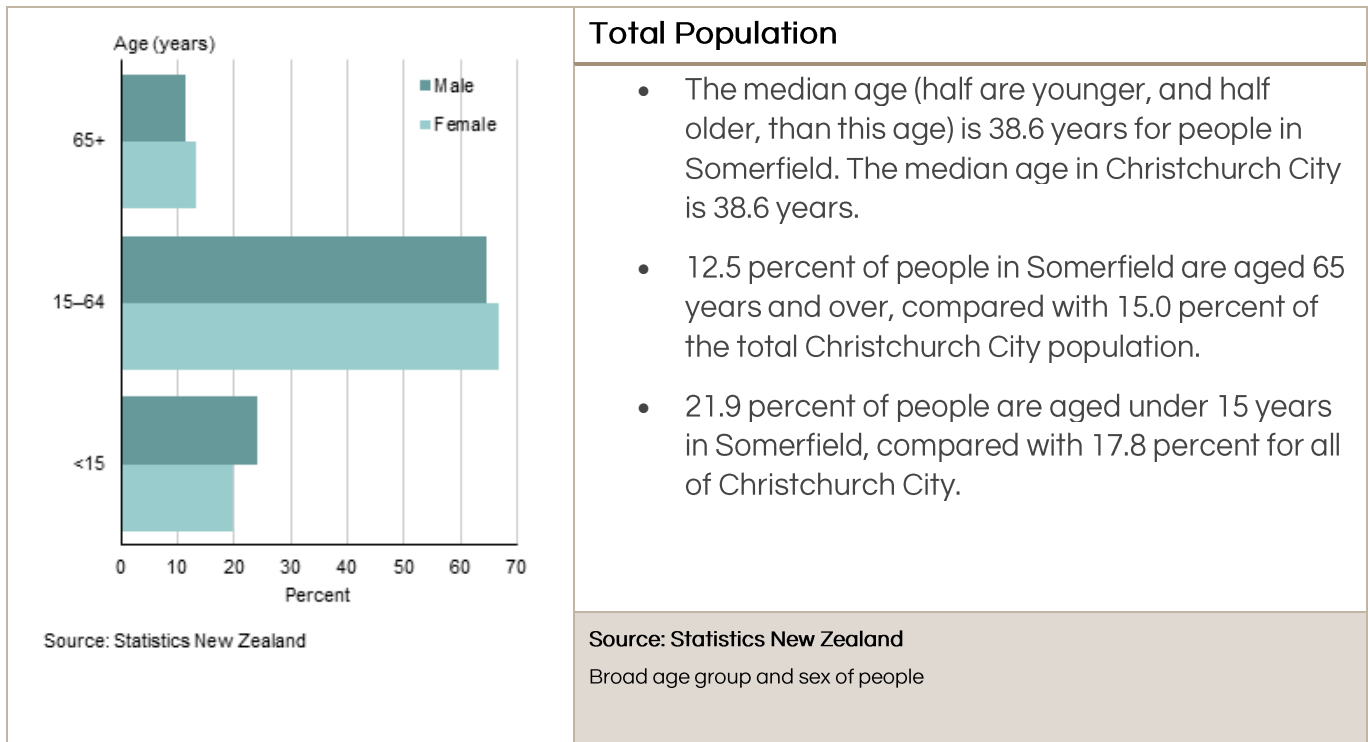

Territory Guide: Somersetfield

Hire-A-Hubby Territory Profile

Territory Demographics

AGE AND GENDER

RELATIONSHIP STATUS

INCOME

Source: Statistics New Zealand

Total population aged 15 years and over

- For people aged 15 years and over, the median income (half earn more, and half less, than this amount) in Somerfield is \$35,500. This compares with a median of \$29,800 for all of Christchurch City.
- 31.7 percent of people aged 15 years and over in Somerfield have an annual income of \$20,000 or less, compared with 36.3 percent of people for Christchurch City as a whole.
- In Somerfield, 33.7 percent of people aged 15 years and over have an annual income of more than \$50,000, compared with 27.1 percent of people in Christchurch City.