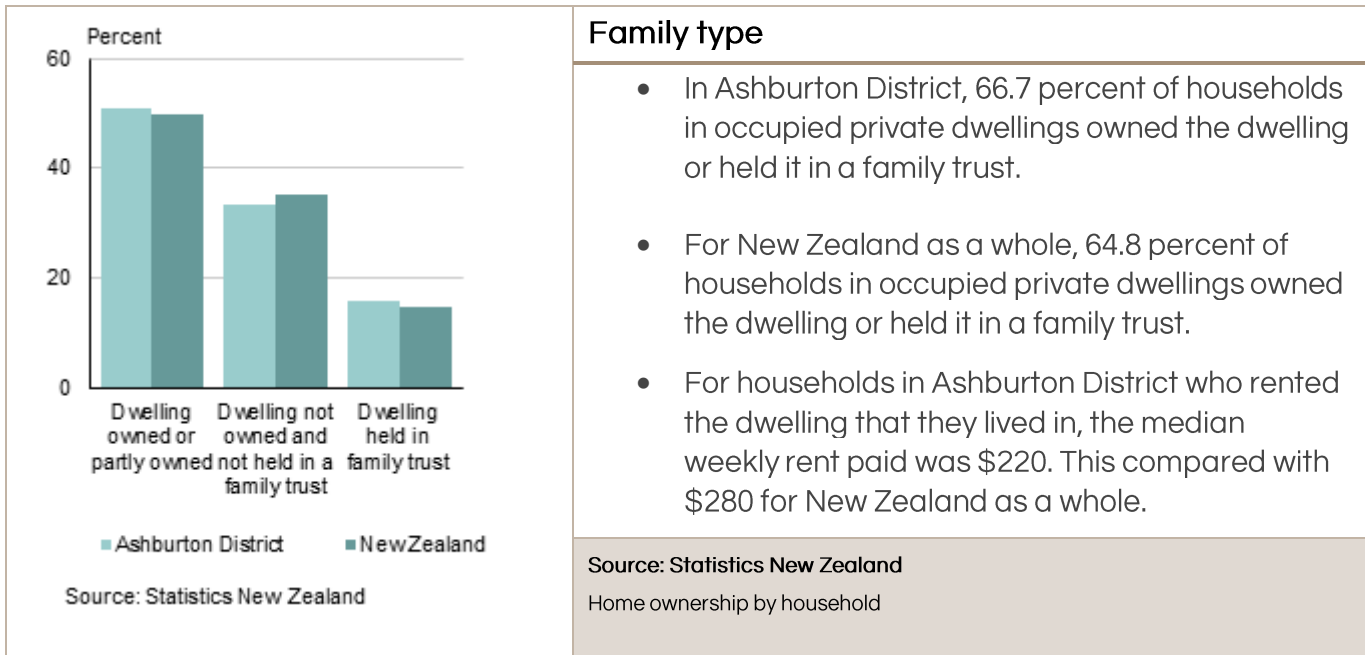

Territory Guide: Ashburton

Hire-A-Hubby Territory Profile

Territory Demographics

AGE AND GENDER

RELATIONSHIP STATUS

INCOME

Source: Statistics New Zealand

Total population aged 15 years and over

- For people aged 15 years and over, the median income (half earn more, and half earn less, than this amount), in Ashburton District is \$32,900. This compares with a median of \$28,500 for all of New Zealand.
- 31.7 percent of people aged 15 years and over in Ashburton District have an annual income of \$20,000 or less, compared with 38.2 percent of people for New Zealand as a whole.
- In Ashburton District, 27.9 percent of people aged 15 years and over have an annual income of more than \$50,000, compared with 26.7 percent of people in New Zealand.

Source: Statistics New Zealand

Total personal income for people aged 15 years and over.

FAMILY STRUCTURE

Source: Statistics New Zealand

Family type

- Couples with children make up 40.8 percent of all families in Ashburton District, while couples without children make up 48.7 percent of all families.
- In New Zealand, couples with children make up 41.3 percent of all families, while couples without children make up 40.9 percent of all families.
- 10.6 percent of families in Ashburton District are one parent with children families, while one parent with children families make up 17.8 percent of families for New Zealand as a whole.

Source: Statistics New Zealand

Family Type

Family type

- In Ashburton District, 66.7 percent of households in occupied private dwellings owned the dwelling or held it in a family trust.
- For New Zealand as a whole, 64.8 percent of households in occupied private dwellings owned the dwelling or held it in a family trust.
- For households in Ashburton District who rented the dwelling that they lived in, the median weekly rent paid was \$220. This compared with \$280 for New Zealand as a whole.