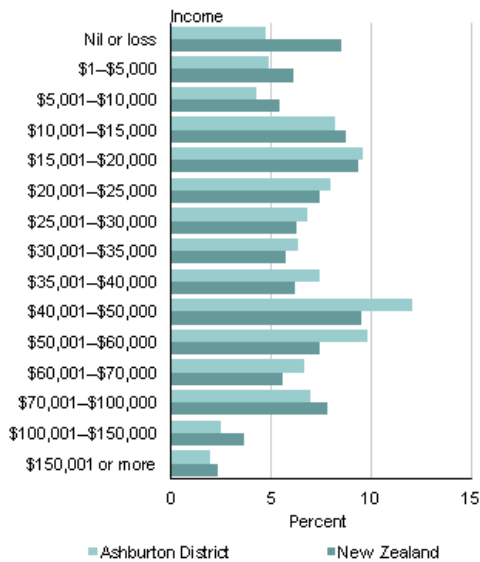

Territory Guide: Ashburton

Hire-A-Hubby Territory Profile

Territory Demographics

AGE AND GENDER

RELATIONSHIP STATUS

INCOME

Source: Statistics New Zealand

Total population aged 15 years and over

- For people aged 15 years and over, the median income (half earn more, and half earn less, than this amount), in Ashburton District is \$32,900. This compares with a median of \$28,500 for all of New Zealand.
- 31.7 percent of people aged 15 years and over in Ashburton District have an annual income of \$20,000 or less, compared with 38.2 percent of people for New Zealand as a whole.
- In Ashburton District, 27.9 percent of people aged 15 years and over have an annual income of more than \$50,000, compared with 26.7 percent of people in New Zealand.

Source: Statistics New Zealand

Total personal income for people aged 15 years and over.

FAMILY STRUCTURE

Source: Statistics New Zealand

Family type

- Couples with children make up 40.8 percent of all families in Ashburton District, while couples without children make up 48.7 percent of all families.
- In New Zealand, couples with children make up 41.3 percent of all families, while couples without children make up 40.9 percent of all families.
- 10.6 percent of families in Ashburton District are one parent with children families, while one parent with children families make up 17.8 percent of families for New Zealand as a whole.