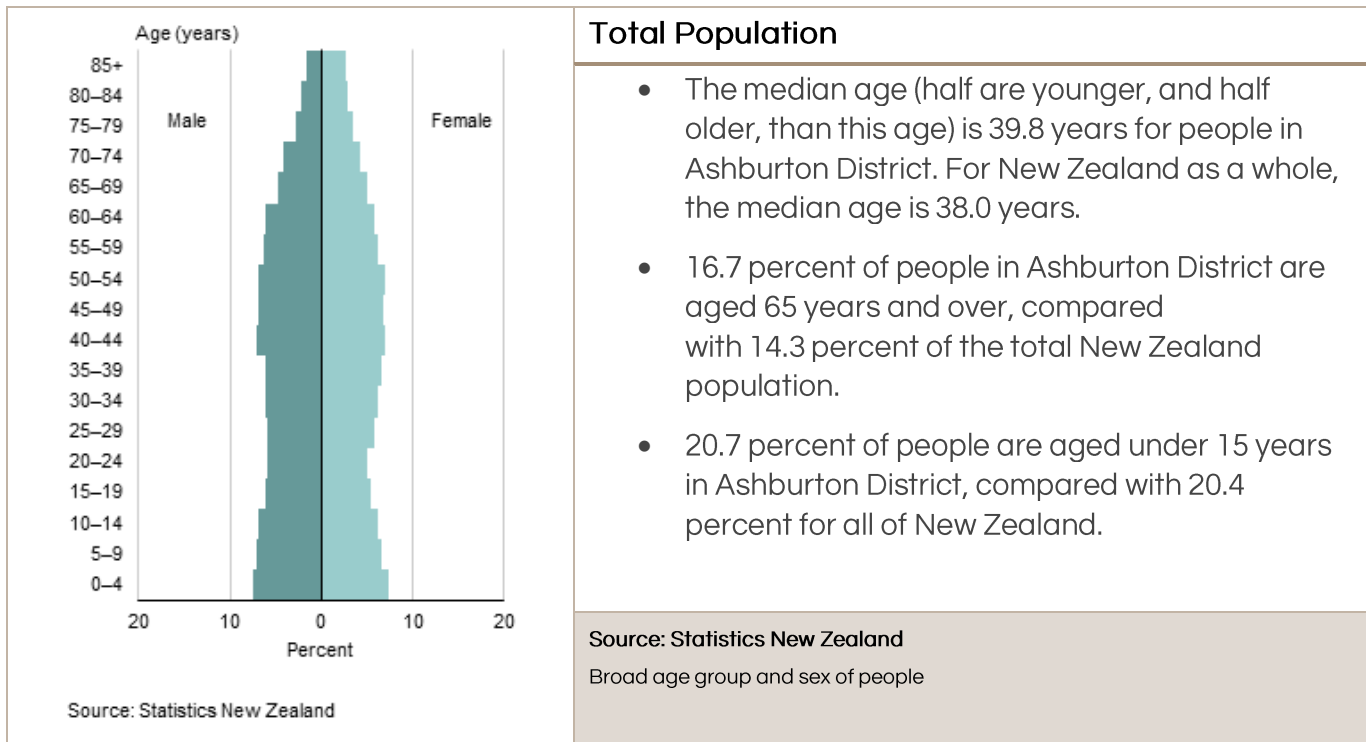

Territory Guide: Ashburton

Hire-A-Hubby Territory Profile

Territory Demographics

AGE AND GENDER

RELATIONSHIP STATUS

INCOME

Source: Statistics New Zealand

Total population aged 15 years and over

- For people aged 15 years and over, the median income (half earn more, and half earn less, than this amount), in Ashburton District is \$32,900. This compares with a median of \$28,500 for all of New Zealand.
- 31.7 percent of people aged 15 years and over in Ashburton District have an annual income of \$20,000 or less, compared with 38.2 percent of people for New Zealand as a whole.
- In Ashburton District, 27.9 percent of people aged 15 years and over have an annual income of more than \$50,000, compared with 26.7 percent of people in New Zealand.

Source: Statistics New Zealand

Total personal income for people aged 15 years and over.

FAMILY STRUCTURE

Source: Statistics New Zealand

Family type

- Couples with children make up 40.8 percent of all families in Ashburton District, while couples without children make up 48.7 percent of all families.
- In New Zealand, couples with children make up 41.3 percent of all families, while couples without children make up 40.9 percent of all families.
- 10.6 percent of families in Ashburton District are one parent with children families, while one parent with children families make up 17.8 percent of families for New Zealand as a whole.