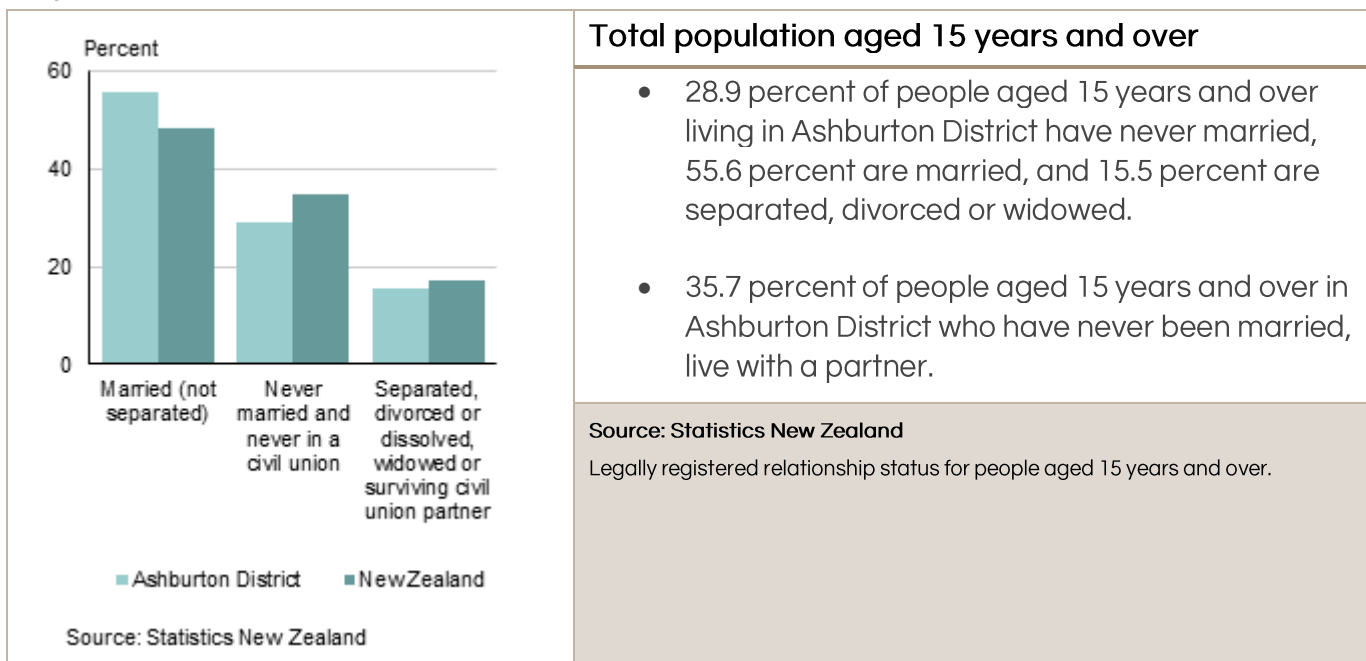

Territory Guide: Ashburton

Hire-A-Hubby Territory Profile

Territory Demographics

AGE AND GENDER

RELATIONSHIP STATUS

INCOME

Source: Statistics New Zealand

Total population aged 15 years and over

- For people aged 15 years and over, the median income (half earn more, and half earn less, than this amount), in Ashburton District is \$32,900. This compares with a median of \$28,500 for all of New Zealand.
- 31.7 percent of people aged 15 years and over in Ashburton District have an annual income of \$20,000 or less, compared with 38.2 percent of people for New Zealand as a whole.
- In Ashburton District, 27.9 percent of people aged 15 years and over have an annual income of more than \$50,000, compared with 26.7 percent of people in New Zealand.

Source: Statistics New Zealand

Total personal income for people aged 15 years and over.

FAMILY STRUCTURE

Source: Statistics New Zealand

Family type

- Couples with children make up 40.8 percent of all families in Ashburton District, while couples without children make up 48.7 percent of all families.
- In New Zealand, couples with children make up 41.3 percent of all families, while couples without children make up 40.9 percent of all families.
- 10.6 percent of families in Ashburton District are one parent with children families, while one parent with children families make up 17.8 percent of families for New Zealand as a whole.