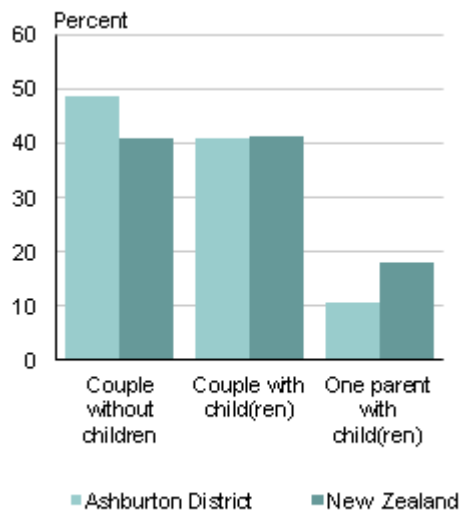

Territory Guide: Ashburton

Hire-A-Hubby Territory Profile

Territory Demographics

AGE AND GENDER

RELATIONSHIP STATUS

INCOME

Source: Statistics New Zealand

Total population aged 15 years and over

- For people aged 15 years and over, the median income (half earn more, and half earn less, than this amount), in Ashburton District is \$32,900. This compares with a median of \$28,500 for all of New Zealand.
- 31.7 percent of people aged 15 years and over in Ashburton District have an annual income of \$20,000 or less, compared with 38.2 percent of people for New Zealand as a whole.
- In Ashburton District, 27.9 percent of people aged 15 years and over have an annual income of more than \$50,000, compared with 26.7 percent of people in New Zealand.

Source: Statistics New Zealand

Total personal income for people aged 15 years and over.

FAMILY STRUCTURE

Source: Statistics New Zealand

Family type

- Couples with children make up 40.8 percent of all families in Ashburton District, while couples without children make up 48.7 percent of all families.
- In New Zealand, couples with children make up 41.3 percent of all families, while couples without children make up 40.9 percent of all families.
- 10.6 percent of families in Ashburton District are one parent with children families, while one parent with children families make up 17.8 percent of families for New Zealand as a whole.