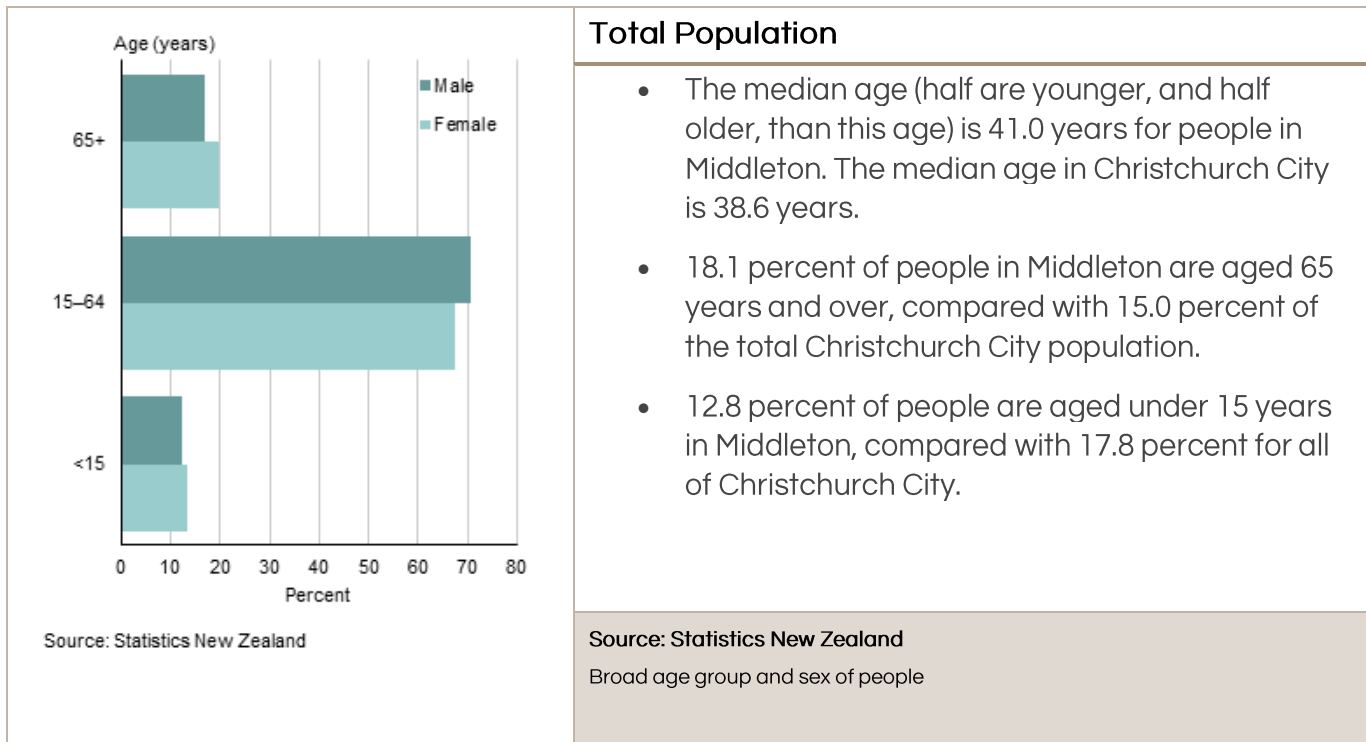

Territory Guide: Middleton Hillmorton

Hire-A-Hubby Territory Profile

TERRITORY MAP | MIDDLETON HILLMORTON

Territory Demographics

AGE AND GENDER

RELATIONSHIP STATUS

INCOME

Source: Statistics New Zealand

Total population aged 15 years and over

- For people aged 15 years and over, the median income (half earn more, and half less, than this amount) in Middleton is \$29,600. This compares with a median of \$29,800 for all of Christchurch City.
- 36.5 percent of people aged 15 years and over in Middleton have an annual income of \$20,000 or less, compared with 36.3 percent of people for Christchurch City as a whole.
- In Middleton, 23.7 percent of people aged 15 years and over have an annual income of more than \$50,000, compared with 27.1 percent of people in Christchurch City.