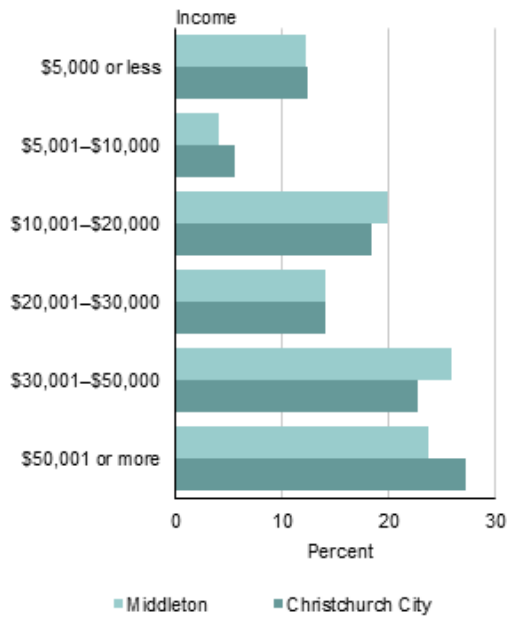

Territory Guide: Middleton Hillmorton

Hire-A-Hubby Territory Profile

TERRITORY MAP | MIDDLETON HILLMORTON

Territory Demographics

AGE AND GENDER

RELATIONSHIP STATUS

INCOME

Source: Statistics New Zealand

Total population aged 15 years and over

- For people aged 15 years and over, the median income (half earn more, and half less, than this amount) in Middleton is \$29,600. This compares with a median of \$29,800 for all of Christchurch City.
- 36.5 percent of people aged 15 years and over in Middleton have an annual income of \$20,000 or less, compared with 36.3 percent of people for Christchurch City as a whole.
- In Middleton, 23.7 percent of people aged 15 years and over have an annual income of more than \$50,000, compared with 27.1 percent of people in Christchurch City.

Source: Statistics New Zealand

Total personal income for people aged 15 years and over.

FAMILY STRUCTURE

Source: Statistics New Zealand

Family type

- Couples with children make up 35.5 percent of all families in Middleton, while couples without children make up 50.4 percent of all families.
- In Christchurch City, couples with children make up 39.8 percent of all families, while couples without children make up 42.8 percent of all families.
- 14.9 percent of families in Middleton are one parent with children families, while one parent with children families make up 17.4 percent of families for Christchurch City as a whole.