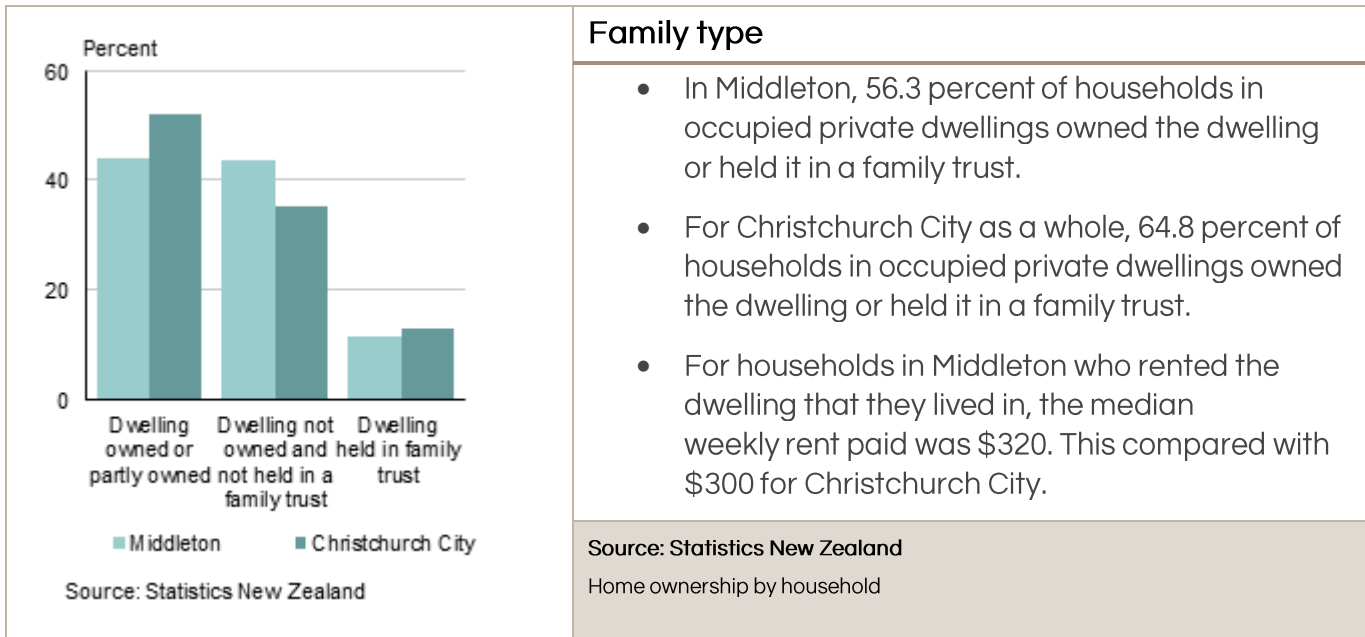

Source: Statistics New Zealand

Total personal income for people aged 15 years and over.

FAMILY STRUCTURE

Source: Statistics New Zealand

Family type

- Couples with children make up 35.5 percent of all families in Middleton, while couples without children make up 50.4 percent of all families.
- In Christchurch City, couples with children make up 39.8 percent of all families, while couples without children make up 42.8 percent of all families.
- 14.9 percent of families in Middleton are one parent with children families, while one parent with children families make up 17.4 percent of families for Christchurch City as a whole.

Source: Statistics New Zealand

Family Type

Family type

- In Middleton, 56.3 percent of households in occupied private dwellings owned the dwelling or held it in a family trust.
- For Christchurch City as a whole, 64.8 percent of households in occupied private dwellings owned the dwelling or held it in a family trust.
- For households in Middleton who rented the dwelling that they lived in, the median weekly rent paid was \$320. This compared with \$300 for Christchurch City.