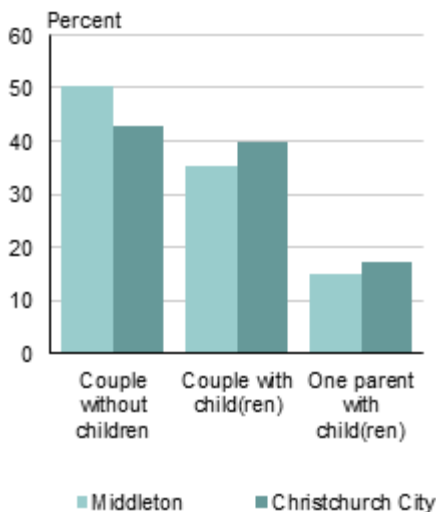

Territory Guide: Middleton Hillmorton

Hire-A-Hubby Territory Profile

TERRITORY MAP | MIDDLETON HILLMORTON

Territory Demographics

AGE AND GENDER

RELATIONSHIP STATUS

INCOME

Source: Statistics New Zealand

Total population aged 15 years and over

- For people aged 15 years and over, the median income (half earn more, and half less, than this amount) in Middleton is \$29,600. This compares with a median of \$29,800 for all of Christchurch City.
- 36.5 percent of people aged 15 years and over in Middleton have an annual income of \$20,000 or less, compared with 36.3 percent of people for Christchurch City as a whole.
- In Middleton, 23.7 percent of people aged 15 years and over have an annual income of more than \$50,000, compared with 27.1 percent of people in Christchurch City.

Source: Statistics New Zealand

Total personal income for people aged 15 years and over.

FAMILY STRUCTURE

Source: Statistics New Zealand

Family type

- Couples with children make up 35.5 percent of all families in Middleton, while couples without children make up 50.4 percent of all families.
- In Christchurch City, couples with children make up 39.8 percent of all families, while couples without children make up 42.8 percent of all families.
- 14.9 percent of families in Middleton are one parent with children families, while one parent with children families make up 17.4 percent of families for Christchurch City as a whole.