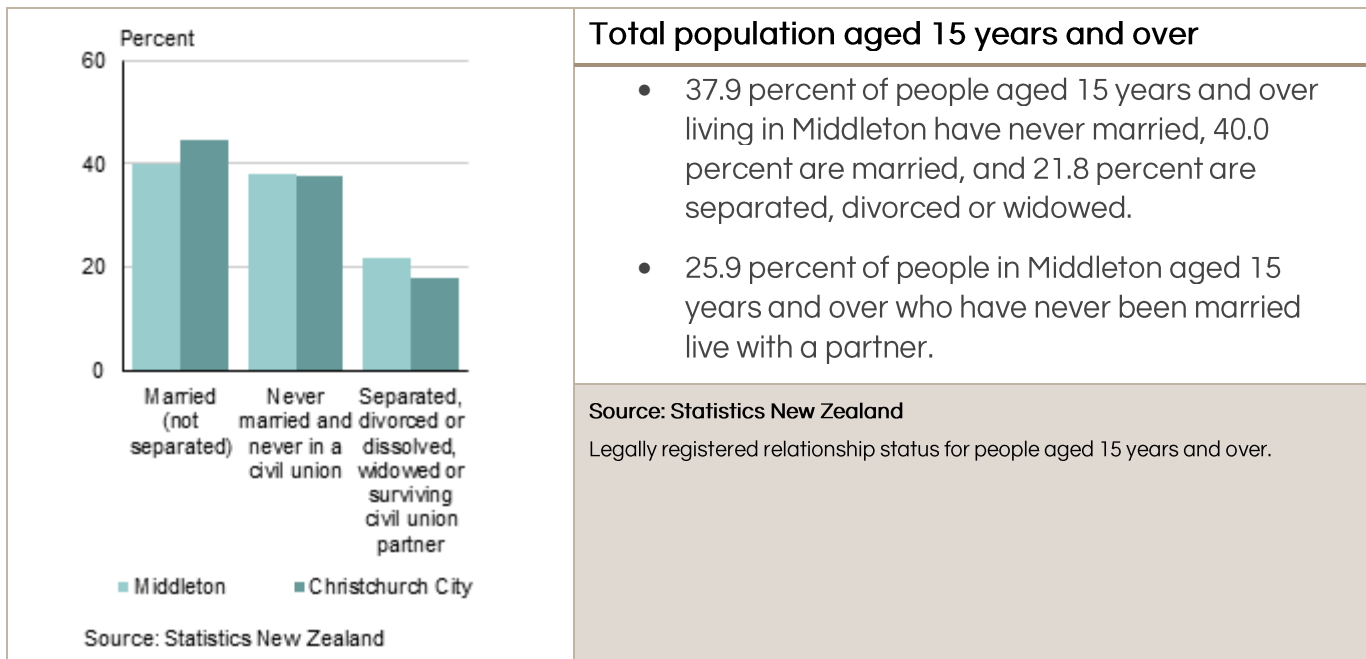

Territory Guide: Middleton Hillmorton

Hire-A-Hubby Territory Profile

TERRITORY MAP | MIDDLETON HILLMORTON

Territory Demographics

AGE AND GENDER

RELATIONSHIP STATUS

INCOME

Source: Statistics New Zealand

Total population aged 15 years and over

- For people aged 15 years and over, the median income (half earn more, and half less, than this amount) in Middleton is \$29,600. This compares with a median of \$29,800 for all of Christchurch City.
- 36.5 percent of people aged 15 years and over in Middleton have an annual income of \$20,000 or less, compared with 36.3 percent of people for Christchurch City as a whole.
- In Middleton, 23.7 percent of people aged 15 years and over have an annual income of more than \$50,000, compared with 27.1 percent of people in Christchurch City.

Source: Statistics New Zealand

Total personal income for people aged 15 years and over.

FAMILY STRUCTURE

Source: Statistics New Zealand

Family type

- Couples with children make up 35.5 percent of all families in Middleton, while couples without children make up 50.4 percent of all families.
- In Christchurch City, couples with children make up 39.8 percent of all families, while couples without children make up 42.8 percent of all families.
- 14.9 percent of families in Middleton are one parent with children families, while one parent with children families make up 17.4 percent of families for Christchurch City as a whole.