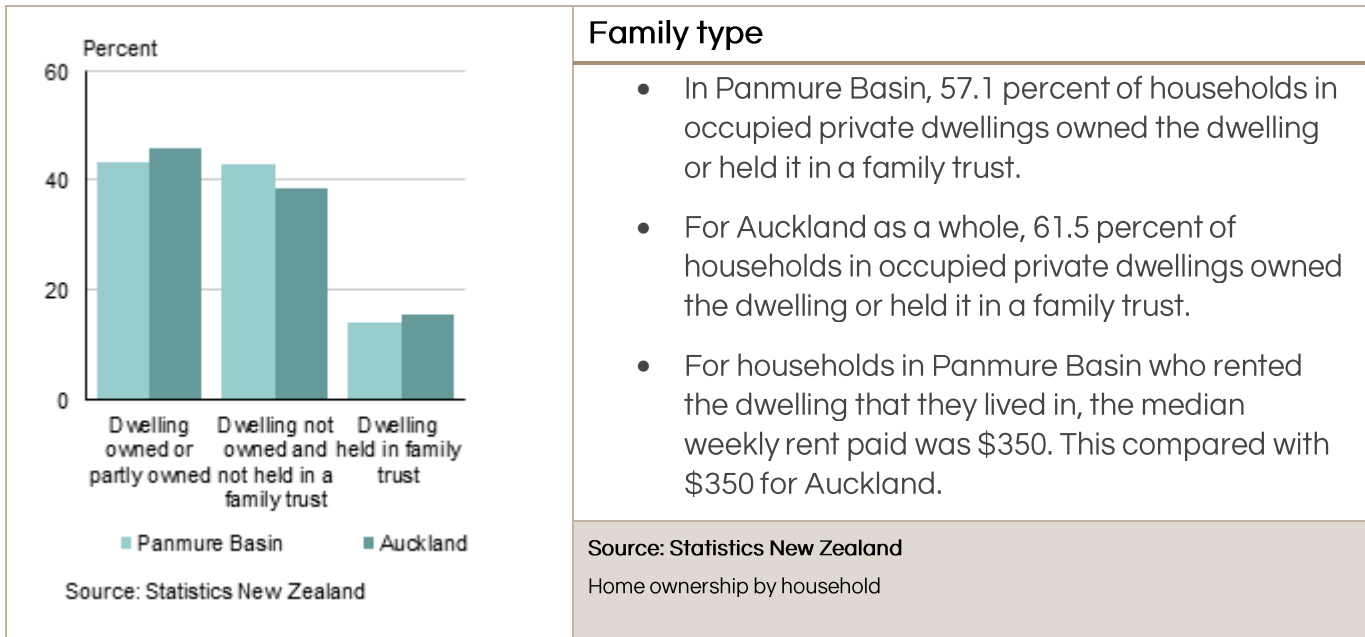

Family type

- In Panmure Basin, 57.1 percent of households in occupied private dwellings owned the dwelling or held it in a family trust.
- For Auckland as a whole, 61.5 percent of households in occupied private dwellings owned the dwelling or held it in a family trust.
- For households in Panmure Basin who rented the dwelling that they lived in, the median weekly rent paid was $350. This compared with $350 for Auckland.

Source: Statistics New Zealand

Home ownership by household