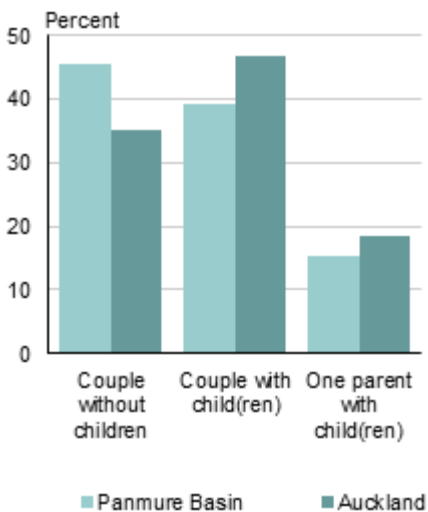

FAMILY STRUCTURE

Source: Statistics New Zealand

Family type

- Couples with children make up 39.0 percent of all families in Panmure Basin, while couples without children make up 45.5 percent of all families.
- In Auckland, couples with children make up 46.5 percent of all families, while couples without children make up 35.1 percent of all families.
- 15.4 percent of families in Panmure Basin are one parent with children families, while one parent with children families make up 18.4 percent of families for Auckland as a whole.

Source: Statistics New Zealand

Family Type