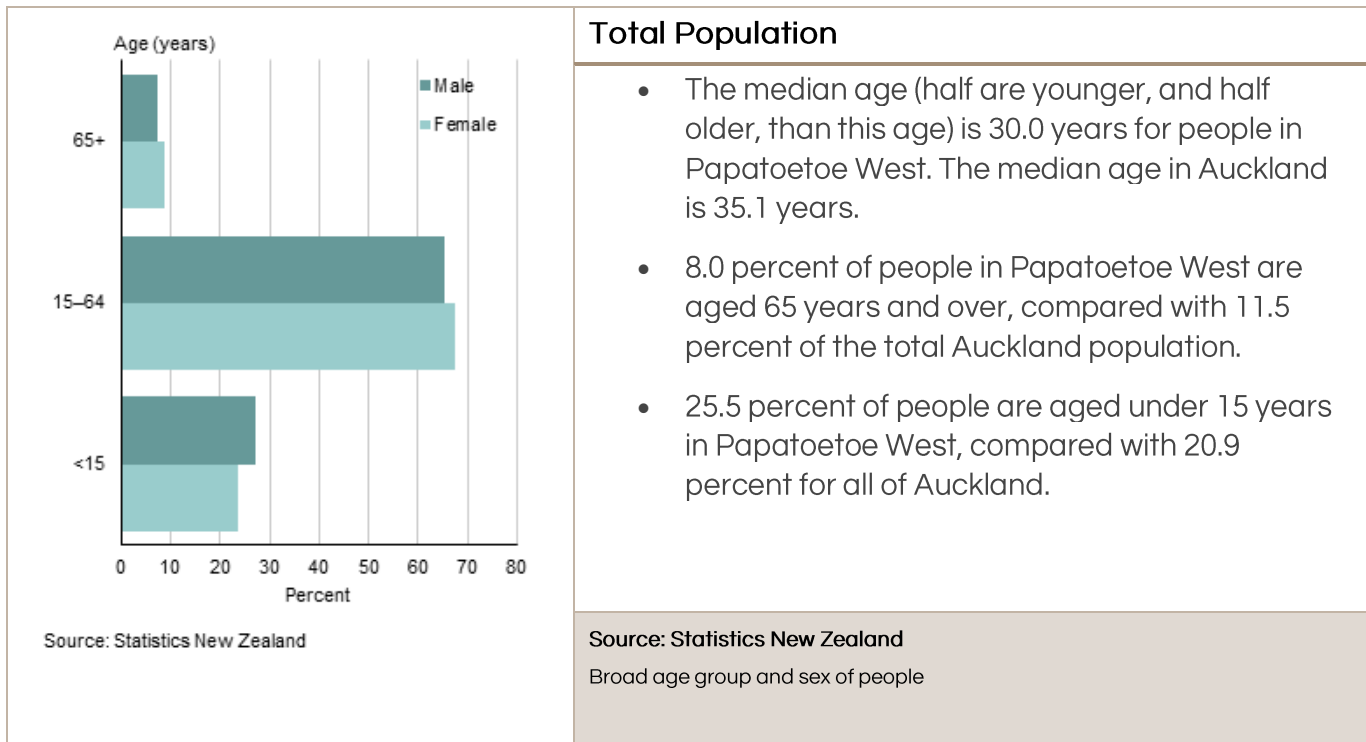

Territory Guide: Papatoetoe West

Hire-A-Hubby Territory Profile

TERRITORY MAP | PAPATOETOE WEST

Territory Demographics

AGE AND GENDER

RELATIONSHIP STATUS

INCOME

Source: Statistics New Zealand

Total population aged 15 years and over

- For people aged 15 years and over, the median income (half earn more, and half less, than this amount) in Papatoetoe West is \$23,700. This compares with a median of \$29,600 for all of Auckland.
- 45.4 percent of people aged 15 years and over in Papatoetoe West have an annual income of \$20,000 or less, compared with 39.0 percent of people for Auckland as a whole.
- In Papatoetoe West, 16.6 percent of people aged 15 years and over have an annual income of more than \$50,000, compared with 29.2 percent of people in Auckland.

Source: Statistics New Zealand

Total personal income for people aged 15 years and over.

FAMILY STRUCTURE

Source: Statistics New Zealand

Family type

- Couples with children make up 50.6 percent of all families in Papatoetoe West, while couples without children make up 24.4 percent of all families.
- In Auckland, couples with children make up 46.5 percent of all families, while couples without children make up 35.1 percent of all families.
- 25.4 percent of families in Papatoetoe West are one parent with children families, while one parent with children families make up 18.4 percent of families for Auckland as a whole.