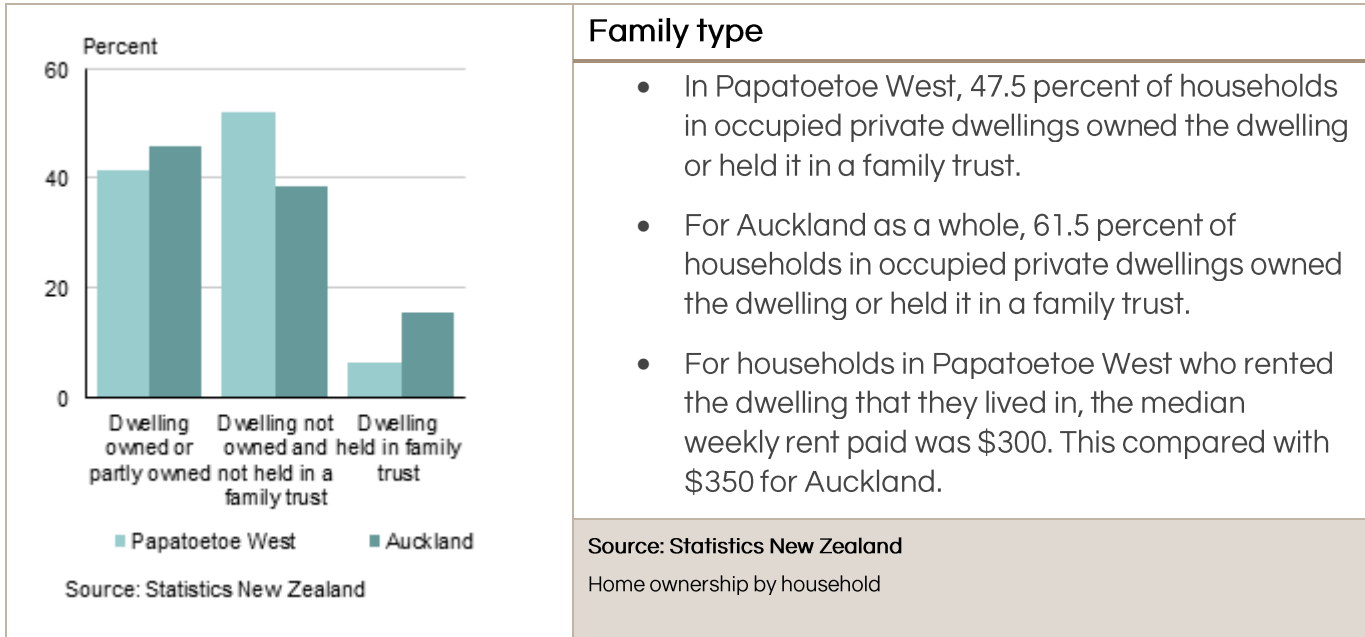

Total population aged 15 years and over

- For people aged 15 years and over, the median income (half earn more, and half less, than this amount) in Papatoetoe West is \$23,700. This compares with a median of \$29,600 for all of Auckland.
- 45.4 percent of people aged 15 years and over in Papatoetoe West have an annual income of \$20,000 or less, compared with 39.0 percent of people for Auckland as a whole.
- In Papatoetoe West, 16.6 percent of people aged 15 years and over have an annual income of more than \$50,000, compared with 29.2 percent of people in Auckland.

Source: Statistics New Zealand

Total personal income for people aged 15 years and over.

FAMILY STRUCTURE

Source: Statistics New Zealand

Family type

- Couples with children make up 50.6 percent of all families in Papatoetoe West, while couples without children make up 24.4 percent of all families.
- In Auckland, couples with children make up 46.5 percent of all families, while couples without children make up 35.1 percent of all families.
- 25.4 percent of families in Papatoetoe West are one parent with children families, while one parent with children families make up 18.4 percent of families for Auckland as a whole.

Source: Statistics New Zealand

Family Type

Family type

- In Papatoetoe West, 47.5 percent of households in occupied private dwellings owned the dwelling or held it in a family trust.
- For Auckland as a whole, 61.5 percent of households in occupied private dwellings owned the dwelling or held it in a family trust.
- For households in Papatoetoe West who rented the dwelling that they lived in, the median weekly rent paid was \$300. This compared with \$350 for Auckland.