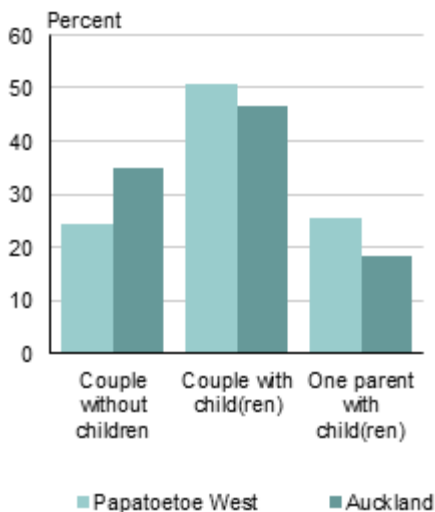

Territory Guide: Papatoetoe West

Hire-A-Hubby Territory Profile

TERRITORY MAP | PAPATOETOE WEST

Territory Demographics

AGE AND GENDER

RELATIONSHIP STATUS

INCOME

Source: Statistics New Zealand

Total population aged 15 years and over

- For people aged 15 years and over, the median income (half earn more, and half less, than this amount) in Papatoetoe West is \$23,700. This compares with a median of \$29,600 for all of Auckland.
- 45.4 percent of people aged 15 years and over in Papatoetoe West have an annual income of \$20,000 or less, compared with 39.0 percent of people for Auckland as a whole.
- In Papatoetoe West, 16.6 percent of people aged 15 years and over have an annual income of more than \$50,000, compared with 29.2 percent of people in Auckland.

Source: Statistics New Zealand

Total personal income for people aged 15 years and over.

FAMILY STRUCTURE

Source: Statistics New Zealand

Family type

- Couples with children make up 50.6 percent of all families in Papatoetoe West, while couples without children make up 24.4 percent of all families.
- In Auckland, couples with children make up 46.5 percent of all families, while couples without children make up 35.1 percent of all families.
- 25.4 percent of families in Papatoetoe West are one parent with children families, while one parent with children families make up 18.4 percent of families for Auckland as a whole.