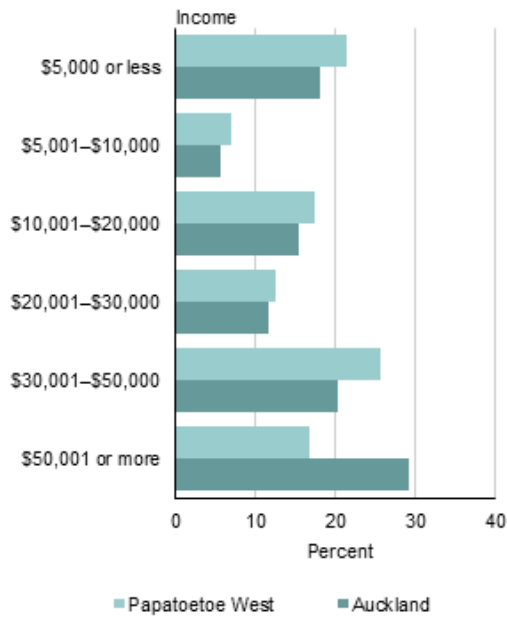

Territory Guide: Papatoetoe West

Hire-A-Hubby Territory Profile

TERRITORY MAP | PAPATOETOE WEST

Territory Demographics

AGE AND GENDER

RELATIONSHIP STATUS

INCOME

Source: Statistics New Zealand

Total population aged 15 years and over

- For people aged 15 years and over, the median income (half earn more, and half less, than this amount) in Papatoetoe West is \$23,700. This compares with a median of \$29,600 for all of Auckland.
- 45.4 percent of people aged 15 years and over in Papatoetoe West have an annual income of \$20,000 or less, compared with 39.0 percent of people for Auckland as a whole.
- In Papatoetoe West, 16.6 percent of people aged 15 years and over have an annual income of more than \$50,000, compared with 29.2 percent of people in Auckland.

Source: Statistics New Zealand

Total personal income for people aged 15 years and over.

FAMILY STRUCTURE

Source: Statistics New Zealand

Family type

- Couples with children make up 50.6 percent of all families in Papatoetoe West, while couples without children make up 24.4 percent of all families.
- In Auckland, couples with children make up 46.5 percent of all families, while couples without children make up 35.1 percent of all families.
- 25.4 percent of families in Papatoetoe West are one parent with children families, while one parent with children families make up 18.4 percent of families for Auckland as a whole.